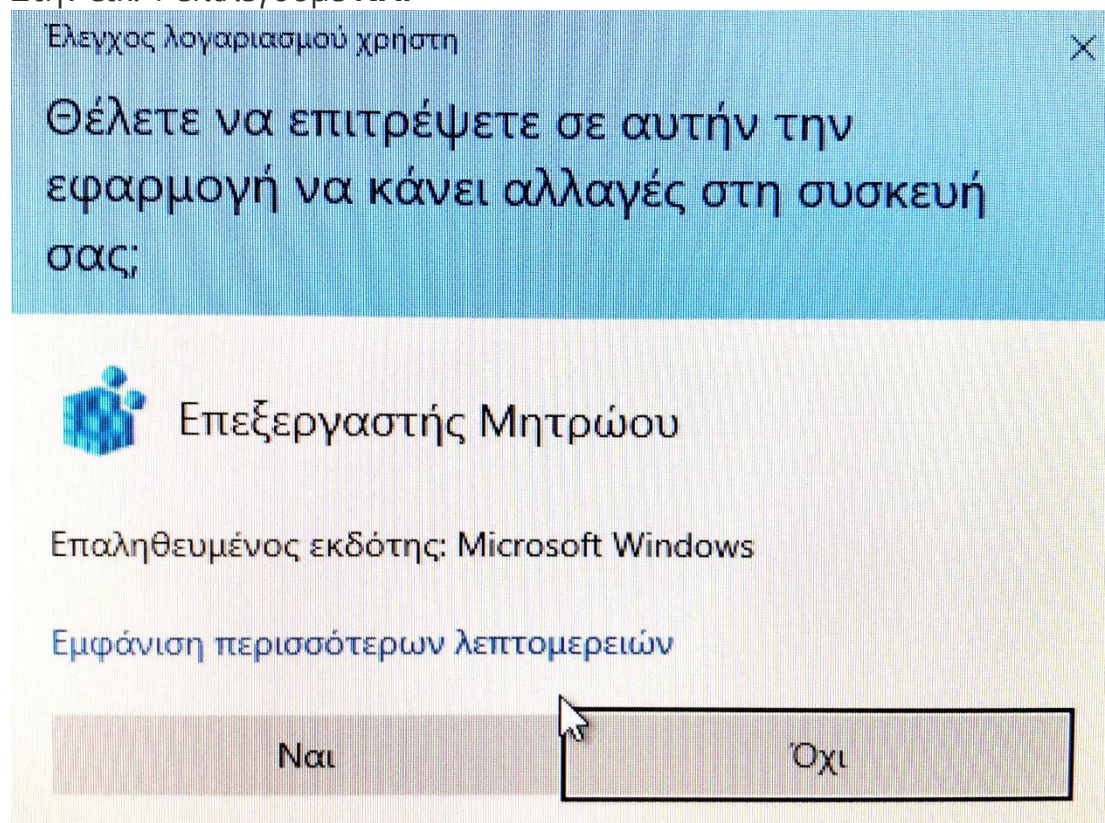

Οδηγίες εγκατάστασης DocuSign Signature Appliance Client

Οι παρακάτω οδηγίες αφορούν **μόνο** υπολογιστές με λειτουργικό σύστημα Windows.

Κατεβάζουμε και εκτελούμε το [αρχείο εγκατάστασης του DSA Client](#).

Στην εικ. 1 επιλέγουμε **ΝΑΙ**